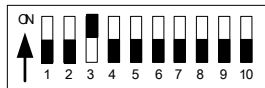

# İNFRARED Lİ SPEED DOME İÇİN

Şekilde gösterilen switchlere ulaşmak için kameranın alt bölümünü sökünüz.

Adresleme için Dip-Switch ayarları

Dome Address	Dip Switchlerin Konumu									
	DIP-1	DIP-2	DIP-3	DIP-4	DIP-5	DIP-6	DIP-7	DIP-8	DIP-9	DIP-10
1	ON	OFF	OFF	OFF	OFF	OFF	OFF	OFF	OFF	OFF
2	OFF	ON	OFF	OFF	OFF	OFF	OFF	OFF	OFF	OFF
3	ON	ON	OFF	OFF	OFF	OFF	OFF	OFF	OFF	OFF
4	OFF	OFF	ON	OFF	OFF	OFF	OFF	OFF	OFF	OFF
5	ON	OFF	ON	OFF	OFF	OFF	OFF	OFF	OFF	OFF
6	OFF	ON	ON	OFF	OFF	OFF	OFF	OFF	OFF	OFF
7	ON	ON	ON	OFF	OFF	OFF	OFF	OFF	OFF	OFF
8	OFF	OFF	OFF	ON	OFF	OFF	OFF	OFF	OFF	OFF
9	ON	OFF	OFF	ON	OFF	OFF	OFF	OFF	OFF	OFF
10	OFF	ON	OFF	ON	OFF	OFF	OFF	OFF	OFF	OFF
11	ON	ON	OFF	ON	OFF	OFF	OFF	OFF	OFF	OFF
12	OFF	OFF	ON	ON	OFF	OFF	OFF	OFF	OFF	OFF
13	ON	OFF	ON	ON	OFF	OFF	OFF	OFF	OFF	OFF
14	OFF	ON	ON	ON	OFF	OFF	OFF	OFF	OFF	OFF
15	ON	ON	ON	ON	OFF	OFF	OFF	OFF	OFF	OFF
16	OFF	OFF	OFF	OFF	ON	OFF	OFF	OFF	OFF	OFF
17	ON	OFF	OFF	OFF	ON	OFF	OFF	OFF	OFF	OFF
18	OFF	ON	OFF	OFF	ON	OFF	OFF	OFF	OFF	OFF
...	...									
1023	ON	ON	ON	ON	ON	ON	ON	ON	ON	ON

Speed Dome Address=1

Speed Dome Address=2

Speed Dome Address=3

Speed Dome Address=4

Speed Dome Address=18

Speed Dome Address=1023