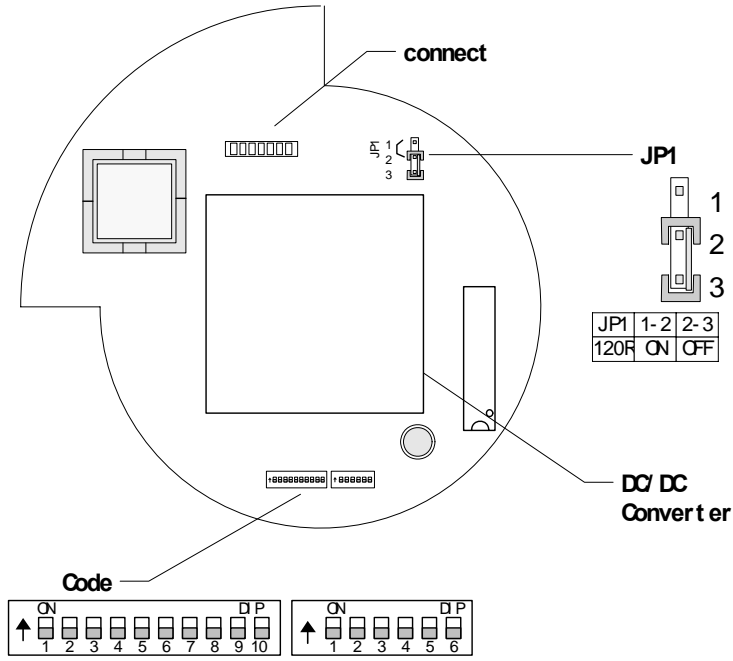

# İNFRARED Lİ SPEED DOME İÇİN

Şekilde gösterilen switchlere ulaşmak için kameranın alt bölümünü sökünüz.

Adresleme için Dip-Switch ayarları

Dome Address	Dip Switchlerin Konumu									
	DIP-1	DIP-2	DIP-3	DIP-4	DIP-5	DIP-6	DIP-7	DIP-8	DIP-9	DIP-10
1	ON	OFF	OFF	OFF	OFF	OFF	OFF	OFF	OFF	OFF
2	OFF	ON	OFF	OFF	OFF	OFF	OFF	OFF	OFF	OFF
3	ON	ON	OFF	OFF	OFF	OFF	OFF	OFF	OFF	OFF
4	OFF	OFF	ON	OFF	OFF	OFF	OFF	OFF	OFF	OFF
5	ON	OFF	ON	OFF	OFF	OFF	OFF	OFF	OFF	OFF
6	OFF	ON	ON	OFF	OFF	OFF	OFF	OFF	OFF	OFF
7	ON	ON	ON	OFF	OFF	OFF	OFF	OFF	OFF	OFF
8	OFF	OFF	OFF	ON	OFF	OFF	OFF	OFF	OFF	OFF
9	ON	OFF	OFF	ON	OFF	OFF	OFF	OFF	OFF	OFF
10	OFF	ON	OFF	ON	OFF	OFF	OFF	OFF	OFF	OFF
11	ON	ON	OFF	ON	OFF	OFF	OFF	OFF	OFF	OFF
12	OFF	OFF	ON	ON	OFF	OFF	OFF	OFF	OFF	OFF
13	ON	OFF	ON	ON	OFF	OFF	OFF	OFF	OFF	OFF
14	OFF	ON	ON	ON	OFF	OFF	OFF	OFF	OFF	OFF
15	ON	ON	ON	ON	OFF	OFF	OFF	OFF	OFF	OFF
16	OFF	OFF	OFF	OFF	ON	OFF	OFF	OFF	OFF	OFF
17	ON	OFF	OFF	OFF	ON	OFF	OFF	OFF	OFF	OFF
18	OFF	ON	OFF	OFF	ON	OFF	OFF	OFF	OFF	OFF
...	...									
1023	ON	ON	ON	ON	ON	ON	ON	ON	ON	ON

Speed Dome Address=1

Speed Dome Address=2

Speed Dome Address=3

Speed Dome Address=4

Speed Dome Address=18

Speed Dome Address=1023

## Protokol ve Baud rate ayar Switchleri:

16 Farklı Protokol desteklenir.

Protocol Türü	Switchlerin Konumu				Baud Rate	
	DIP-1	DIP-2	DIP-3	DIP-4	DIP-5	DIP-6
SAMSUNG	ON	OFF	OFF	OFF	OFF	ON
B01	ON	OFF	OFF	OFF	OFF	ON
NEON	ON	OFF	OFF	OFF	OFF	ON
Santachi	OFF	ON	OFF	OFF	OFF	ON
PELCO-D	ON	ON	OFF	OFF	OFF	OFF
PELCO-P/4800	OFF	OFF	ON	OFF	ON	OFF
PELCO-P/9600					OFF	ON
PANASONIC	ON	OFF	ON	OFF	OFF	ON
Longcomity	OFF	ON	ON	OFF	OFF	ON
HUNDA600	ON	ON	ON	OFF	OFF	ON
LILIN	OFF	OFF	OFF	ON	OFF	ON
VICON	ON	OFF	OFF	ON	ON	OFF
MOLYNX	OFF	ON	OFF	ON	OFF	ON
KALATEL	ON	ON	OFF	ON	ON	OFF
VCL	OFF	OFF	ON	ON	OFF	ON
Reserved	ON	OFF	ON	ON	OFF	ON
ALEC	OFF	ON	ON	ON	OFF	ON
Ultrak	ON	ON	ON	ON	OFF	ON

## Baudrate Switch Konumları

Position of Dip-Switch	1	2	3	4	5	6
Baudrate						
2400 bps					OFF	OFF
4800 bps					ON	OFF
9600 bps					OFF	ON
19200 bps					ON	ON