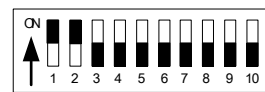

# İNFRARED Lİ SPEED DOME İÇİN

Şekilde gösterilen switchlere ulaşmak için kameranın alt bölümünü sökünüz.

Adresleme için Dip-Switch ayarları

Dome Address	Dip Switchlerin Konumu									
	DIP-1	DIP-2	DIP-3	DIP-4	DIP-5	DIP-6	DIP-7	DIP-8	DIP-9	DIP-10
1	ON	OFF	OFF	OFF	OFF	OFF	OFF	OFF	OFF	OFF
2	OFF	ON	OFF	OFF	OFF	OFF	OFF	OFF	OFF	OFF
3	ON	ON	OFF	OFF	OFF	OFF	OFF	OFF	OFF	OFF
4	OFF	OFF	ON	OFF	OFF	OFF	OFF	OFF	OFF	OFF
5	ON	OFF	ON	OFF	OFF	OFF	OFF	OFF	OFF	OFF
6	OFF	ON	ON	OFF	OFF	OFF	OFF	OFF	OFF	OFF
7	ON	ON	ON	OFF	OFF	OFF	OFF	OFF	OFF	OFF
8	OFF	OFF	OFF	ON	OFF	OFF	OFF	OFF	OFF	OFF
9	ON	OFF	OFF	ON	OFF	OFF	OFF	OFF	OFF	OFF
10	OFF	ON	OFF	ON	OFF	OFF	OFF	OFF	OFF	OFF
11	ON	ON	OFF	ON	OFF	OFF	OFF	OFF	OFF	OFF
12	OFF	OFF	ON	ON	OFF	OFF	OFF	OFF	OFF	OFF
13	ON	OFF	ON	ON	OFF	OFF	OFF	OFF	OFF	OFF
14	OFF	ON	ON	ON	OFF	OFF	OFF	OFF	OFF	OFF
15	ON	ON	ON	ON	OFF	OFF	OFF	OFF	OFF	OFF
16	OFF	OFF	OFF	OFF	ON	OFF	OFF	OFF	OFF	OFF
17	ON	OFF	OFF	OFF	ON	OFF	OFF	OFF	OFF	OFF
18	OFF	ON	OFF	OFF	ON	OFF	OFF	OFF	OFF	OFF
...	...									
1023	ON	ON	ON	ON	ON	ON	ON	ON	ON	ON

Speed Dome Address=1

Speed Dome Address=2

Speed Dome Address=3

Speed Dome Address=4

Speed Dome Address=18

Speed Dome Address=1023