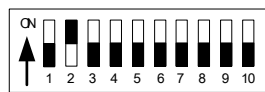

# İNFRARED Lİ SPEED DOME İÇİN

Şekilde gösterilen switchlere ulaşmak için kameranın alt bölümünü sökünüz.

Adresleme için Dip-Switch ayarları

Dome Address	Dip Switchlerin Konumu									
	DIP-1	DIP-2	DIP-3	DIP-4	DIP-5	DIP-6	DIP-7	DIP-8	DIP-9	DIP-10
1	ON	OFF	OFF	OFF	OFF	OFF	OFF	OFF	OFF	OFF
2	OFF	ON	OFF	OFF	OFF	OFF	OFF	OFF	OFF	OFF
3	ON	ON	OFF	OFF	OFF	OFF	OFF	OFF	OFF	OFF
4	OFF	OFF	ON	OFF	OFF	OFF	OFF	OFF	OFF	OFF
5	ON	OFF	ON	OFF	OFF	OFF	OFF	OFF	OFF	OFF
6	OFF	ON	ON	OFF	OFF	OFF	OFF	OFF	OFF	OFF
7	ON	ON	ON	OFF	OFF	OFF	OFF	OFF	OFF	OFF
8	OFF	OFF	OFF	ON	OFF	OFF	OFF	OFF	OFF	OFF
9	ON	OFF	OFF	ON	OFF	OFF	OFF	OFF	OFF	OFF
10	OFF	ON	OFF	ON	OFF	OFF	OFF	OFF	OFF	OFF
11	ON	ON	OFF	ON	OFF	OFF	OFF	OFF	OFF	OFF
12	OFF	OFF	ON	ON	OFF	OFF	OFF	OFF	OFF	OFF
13	ON	OFF	ON	ON	OFF	OFF	OFF	OFF	OFF	OFF
14	OFF	ON	ON	ON	OFF	OFF	OFF	OFF	OFF	OFF
15	ON	ON	ON	ON	OFF	OFF	OFF	OFF	OFF	OFF
16	OFF	OFF	OFF	OFF	ON	OFF	OFF	OFF	OFF	OFF
17	ON	OFF	OFF	OFF	ON	OFF	OFF	OFF	OFF	OFF
18	OFF	ON	OFF	OFF	ON	OFF	OFF	OFF	OFF	OFF
...	...									
1023	ON	ON	ON	ON	ON	ON	ON	ON	ON	ON

Speed Dome Address=1

Speed Dome Address=2

Speed Dome Address=3

Speed Dome Address=4

Speed Dome Address=18

Speed Dome Address=1023