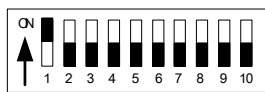

# İNFRARED Lİ SPEED DOME İÇİN

Şekilde gösterilen switchlere ulaşmak için kameranın alt bölümünü sökünüz.

Adresleme için Dip-Switch ayarları

Dome Address	Dip Switchlerin Konumu									
	DIP-1	DIP-2	DIP-3	DIP-4	DIP-5	DIP-6	DIP-7	DIP-8	DIP-9	DIP-10
1	ON	OFF	OFF	OFF	OFF	OFF	OFF	OFF	OFF	OFF
2	OFF	ON	OFF	OFF	OFF	OFF	OFF	OFF	OFF	OFF
3	ON	ON	OFF	OFF	OFF	OFF	OFF	OFF	OFF	OFF
4	OFF	OFF	ON	OFF	OFF	OFF	OFF	OFF	OFF	OFF
5	ON	OFF	ON	OFF	OFF	OFF	OFF	OFF	OFF	OFF
6	OFF	ON	ON	OFF	OFF	OFF	OFF	OFF	OFF	OFF
7	ON	ON	ON	OFF	OFF	OFF	OFF	OFF	OFF	OFF
8	OFF	OFF	OFF	ON	OFF	OFF	OFF	OFF	OFF	OFF
9	ON	OFF	OFF	ON	OFF	OFF	OFF	OFF	OFF	OFF
10	OFF	ON	OFF	ON	OFF	OFF	OFF	OFF	OFF	OFF
11	ON	ON	OFF	ON	OFF	OFF	OFF	OFF	OFF	OFF
12	OFF	OFF	ON	ON	OFF	OFF	OFF	OFF	OFF	OFF
13	ON	OFF	ON	ON	OFF	OFF	OFF	OFF	OFF	OFF
14	OFF	ON	ON	ON	OFF	OFF	OFF	OFF	OFF	OFF
15	ON	ON	ON	ON	OFF	OFF	OFF	OFF	OFF	OFF
16	OFF	OFF	OFF	OFF	ON	OFF	OFF	OFF	OFF	OFF
17	ON	OFF	OFF	OFF	ON	OFF	OFF	OFF	OFF	OFF
18	OFF	ON	OFF	OFF	ON	OFF	OFF	OFF	OFF	OFF
...	...									
1023	ON	ON	ON	ON	ON	ON	ON	ON	ON	ON

Speed Dome Address=1

Speed Dome Address=2

Speed Dome Address=3

Speed Dome Address=4

Speed Dome Address=18

Speed Dome Address=1023